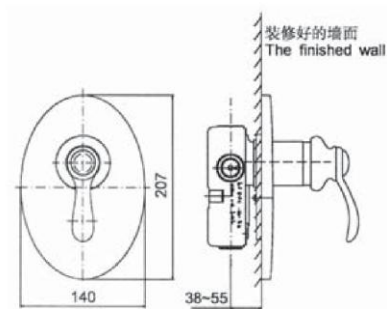

Product Specification:

Model	Handle	Finish	NOTE
FAIRFAX 40mm Recessed Bath and Shower Faceplate			
K-10243T-4	Lever	CP. BV	Required to be matched with 882T 40mm recessed bath and shower valve
FAIRFAX 40mm Recessed Shower Faceplate			
K-10242T-4	Lever	CP.BV	Required to be matched with 880T 40mm recessed bath and shower valve

Product Dimension:

K-10243T-4

K-10242T-4

Please note that the above information are subject to change without notice.