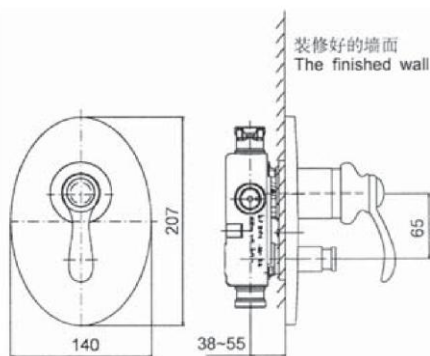

Product Specification:

Model	Handle	Finish	NOTE
FAIRFAX 40mm Recessed Bath and Shower Faceplate			
K-10243T-4	Lever	CP. BV	Required to be matched with 882T 40mm recessed bath and shower valve
FAIRFAX 40mm Recessed Shower Faceplate			
K-10242T-4	Lever	CP.BV	Required to be matched with 880T 40mm recessed bath and shower valve

Product Dimension:

K-10243T-4

K-10242T-4

Please note that the above information are subject to change without notice.